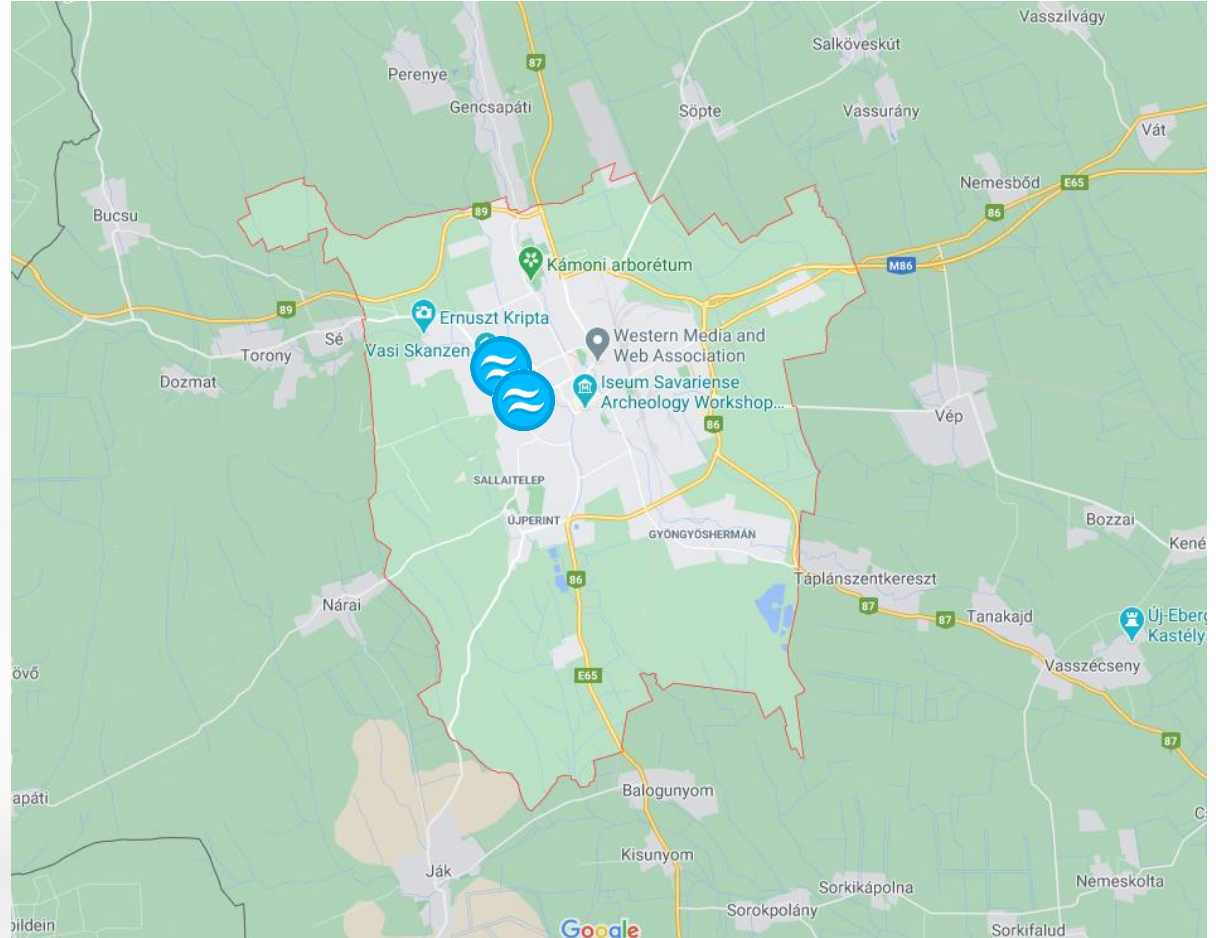

**BORDEAUX** (9<sup>th</sup> biggest town in France)  
**One** 50 m. swimming pool for 260,000 residents

**SZOMBATHELY** (10<sup>th</sup> biggest town in Hungary)  
**Two** 50 m. swimming pools for 78,000 residents